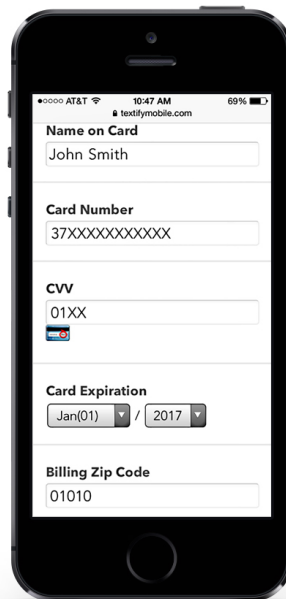

How Text Giving Works

1. A user texts the word "give", your keyword, and the donation amount to 34444.

2. They are automatically sent a link to enter their payment information.

*Note: this only has to be done once. Their information will be remembered for all future gifts

3. The supporter enters their payment information and clicks submit.

4. The donation is processed by our partner payment processors and funds are deposited directly into your bank account within 1 week.