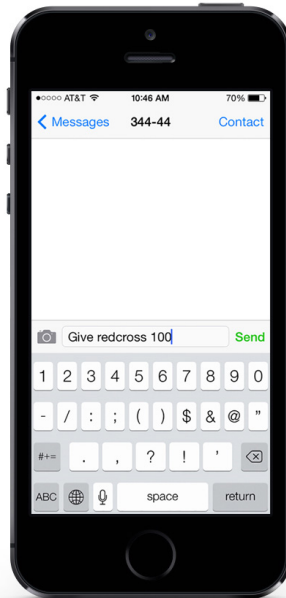

How Text Giving Works

1. A user texts the word "give", your keyword, and the donation amount to 34444.

2. They are automatically sent a link to enter their payment information.

*Note: this only has to be done once. Their information will be remembered for all future gifts