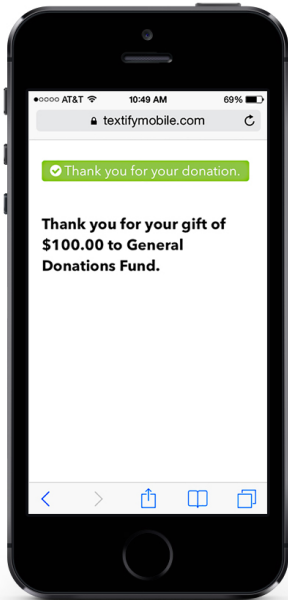

4. The donation is processed by our partner payment processors and funds are deposited directly into your bank account within 1 week.