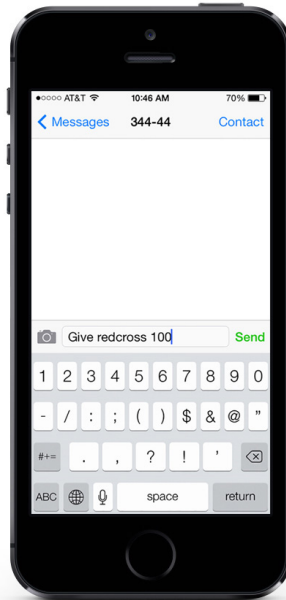

How Text Giving Works

1. A user texts the word "give", your keyword, and the donation amount to 34444.

2. They are automatically sent a link to enter their payment information.

*Note: this only has to be done once. Their information will be remembered for all future gifts