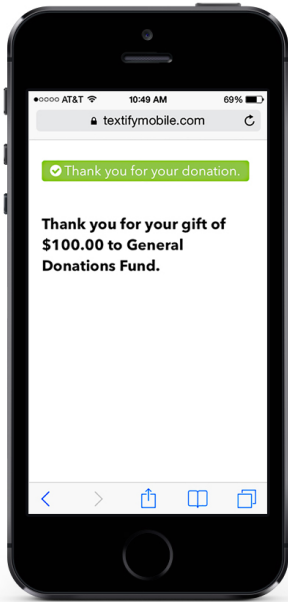

4. The donation is processed by our partner payment processors and funds are deposited directly into your bank account within 1 week.