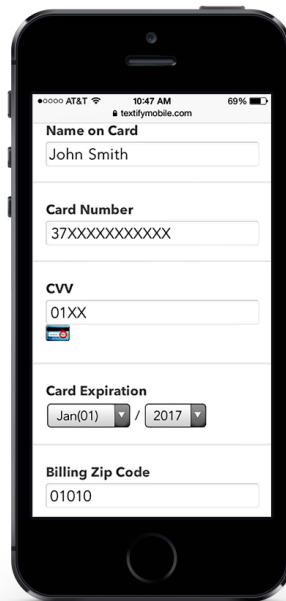

How Text Giving Works

1. A user texts the word "give", your keyword, and the donation amount to 34444.

2. They are automatically sent a link to enter their payment information.

*Note: this only has to be done once. Their information will be remembered for all future gifts

3. The supporter enters their payment information and clicks submit.

4. The donation is processed by our partner payment processors and funds are deposited directly into your bank account within 1 week.